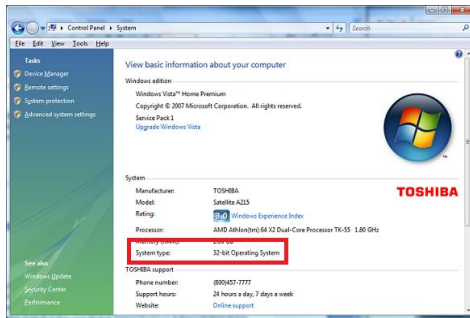

2. Scroll down and it will state what operating system you are using.

Some 64-bit operating systems will allow the user to install 32-bit drivers. However, it should be noted that most of the time this setting must be done when the operating system is installed on the computer. Please consult your computer manufacturer if you want to know how format your 64-bit operating system to allow it to run 32-bit drivers.